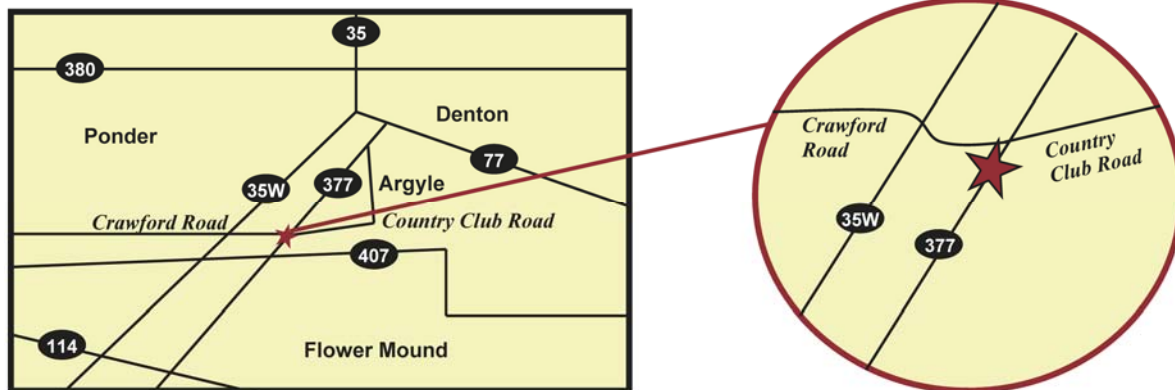

Argyle Town Village

Navigation and mapping address to the entrance of Argyle Town Village:

816 Hwy 377 N
Argyle, TX 76226

Directions from:

Fort Worth – Take I-35 North, Exit FM-407 # 76. Turn right onto FM-407 and go 1.9 miles to Hwy 377. Turn left on Hwy 377 and go approximately 1.7 miles. Turn right into the entrance of **Argyle Town Village**.

Dallas – Take Hwy 114 towards Grapevine. Continue on Hwy 114 past Trophy Club to Hwy 377. Turn right onto Hwy 377 North to Argyle. Once you reach the intersection of Hwy 377 and FM-407, continue north another 1.7 miles. Turn right into the entrance of **Argyle Town Village**.

Denton- Go south on Hwy 377 to Argyle. Go through the intersection of Hwy 377 and Crawford/Country Club. Approximately 500 feet south of the intersection turn left into **Argyle Town Village**.