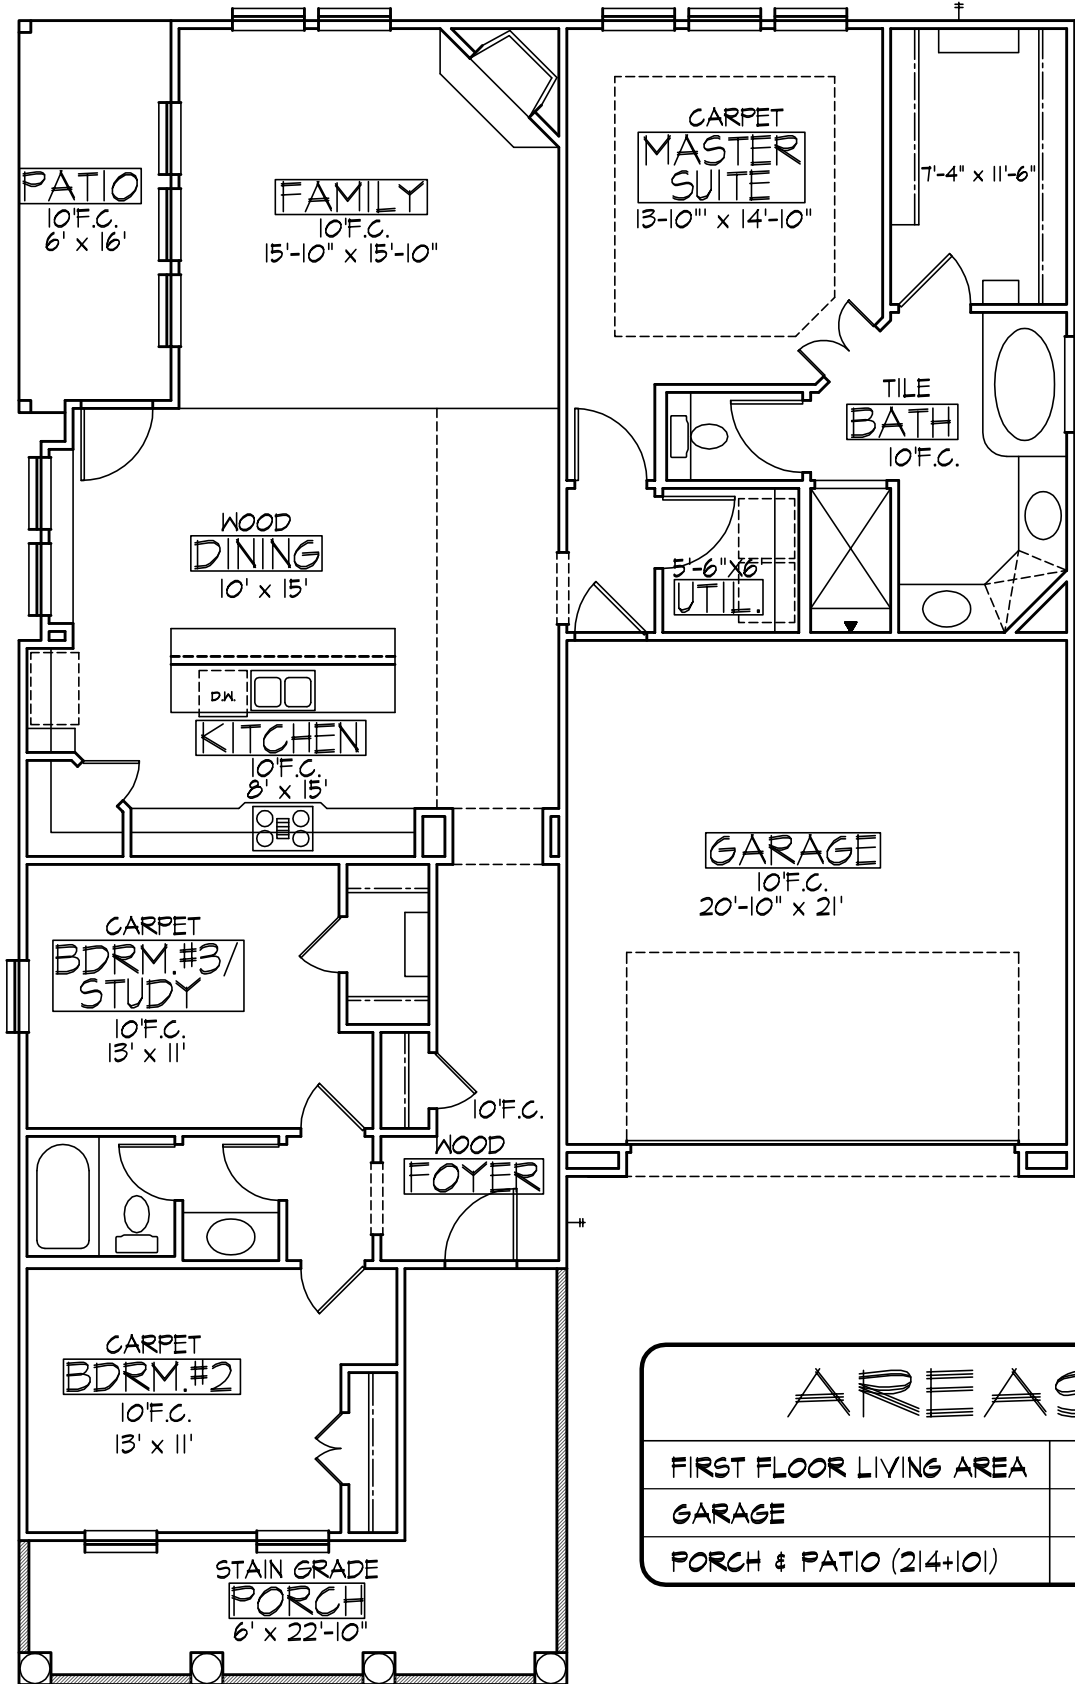

Bungalow

AREAS	
FIRST FLOOR LIVING AREA	1797 SQ. FT.
GARAGE	452 SQ. FT.
PORCH & PATIO (214+101)	315 SQ. FT.

FLOOR PLAN
 SCALE: 1/8" = 1'-0"