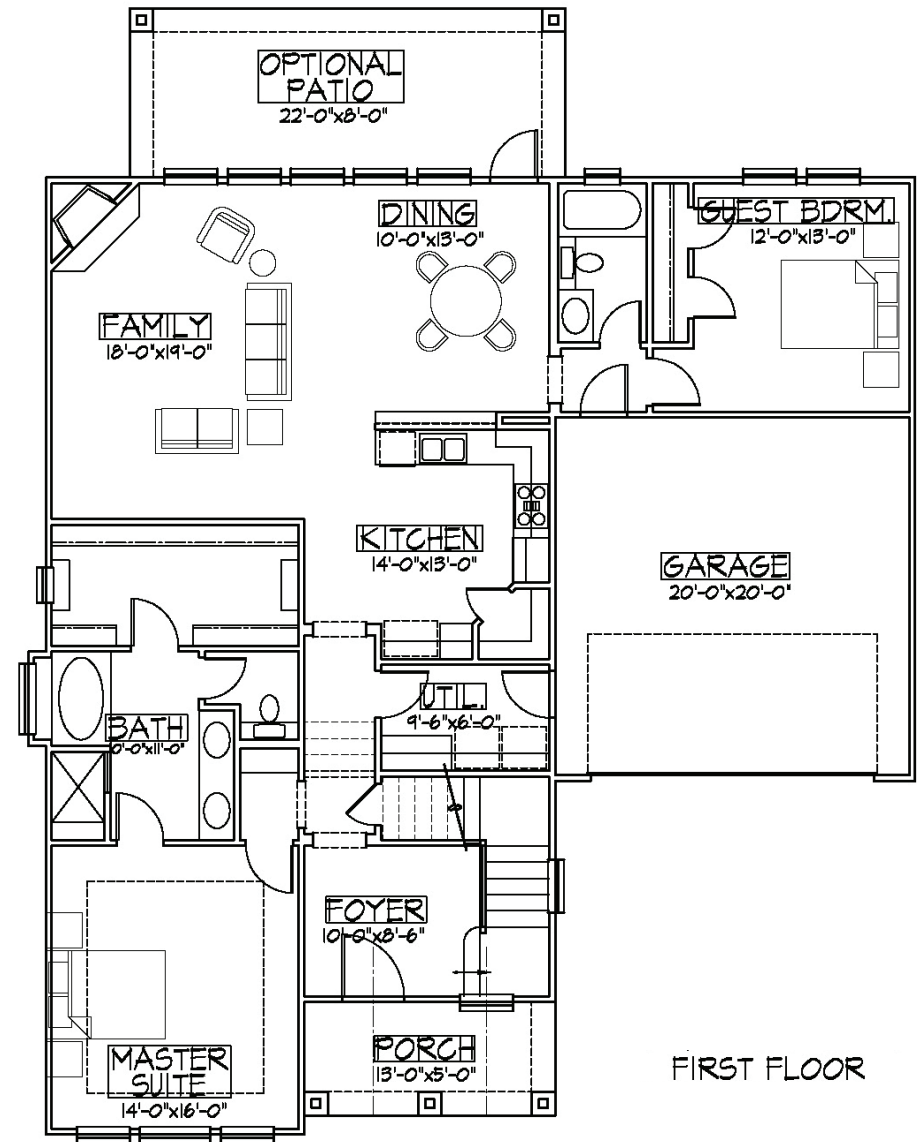

HILLCREST

<i>1st Floor</i>	<i>1732 sq. ft.</i>
<i>2nd Floor</i>	<i>753 sq. ft.</i>
<i>Standard Living Area</i>	<i>2485 sq. ft.</i>
<i>(Optional Game Room)</i>	<i>371 sq. ft.</i>
<i>Total Living Area</i>	<i>2856 sq. ft.</i>

• *Noble Village Classic Homes* •

Quality Homes, Timeless Design

Hillcrest (Option 1)

Hillcrest (Option 2)

HILLCREST
OPTION 1 & 2

<i>1st Floor</i>	<i>1732 sq. ft.</i>
<i>2nd Floor</i>	<i>753 sq. ft.</i>
<i>Standard Living Area</i>	<i>2485 sq. ft.</i>
<i>(Optional Game Room)</i>	<i>371 sq. ft.</i>
<i>Total Living Area</i>	<i>2856 sq. ft.</i>