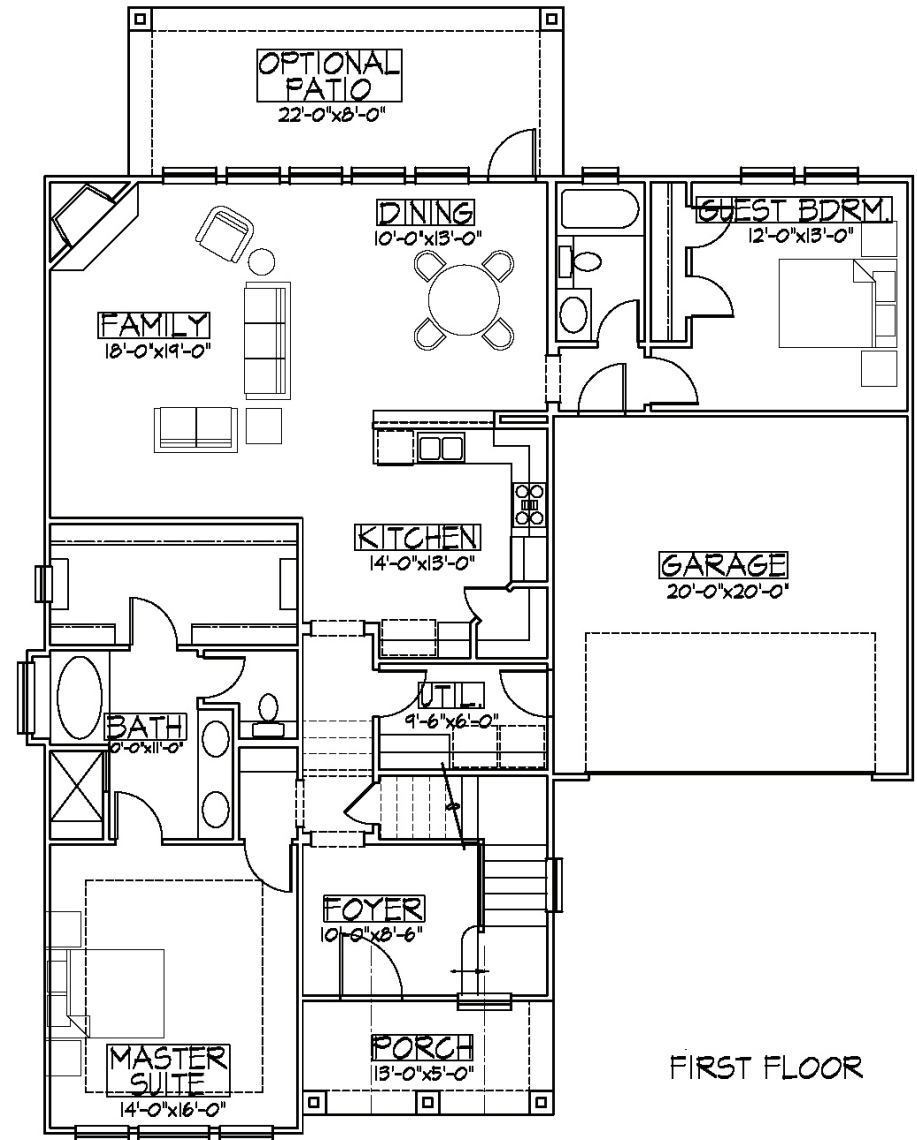

HILLCREST

<i>1st Floor</i>	<i>1732 sq. ft.</i>
<i>2nd Floor</i>	<i>753 sq. ft.</i>
<i>Standard Living Area</i>	<i>2485 sq. ft.</i>
<i>(Optional Game Room)</i>	<i>371 sq. ft.</i>
<i>Total Living Area</i>	<i>2856 sq. ft.</i>

• *Noble Village Classic Homes* •

Quality Homes, Timeless Design

Hillcrest (Option 1)

Hillcrest (Option 2)

HILLCREST
OPTION 1 & 2

<i>1st Floor</i>	<i>1732 sq. ft.</i>
<i>2nd Floor</i>	<i>753 sq. ft.</i>
<i>Standard Living Area</i>	<i>2485 sq. ft.</i>
<i>(Optional Game Room)</i>	<i>371 sq. ft.</i>
<i>Total Living Area</i>	<i>2856 sq. ft.</i>