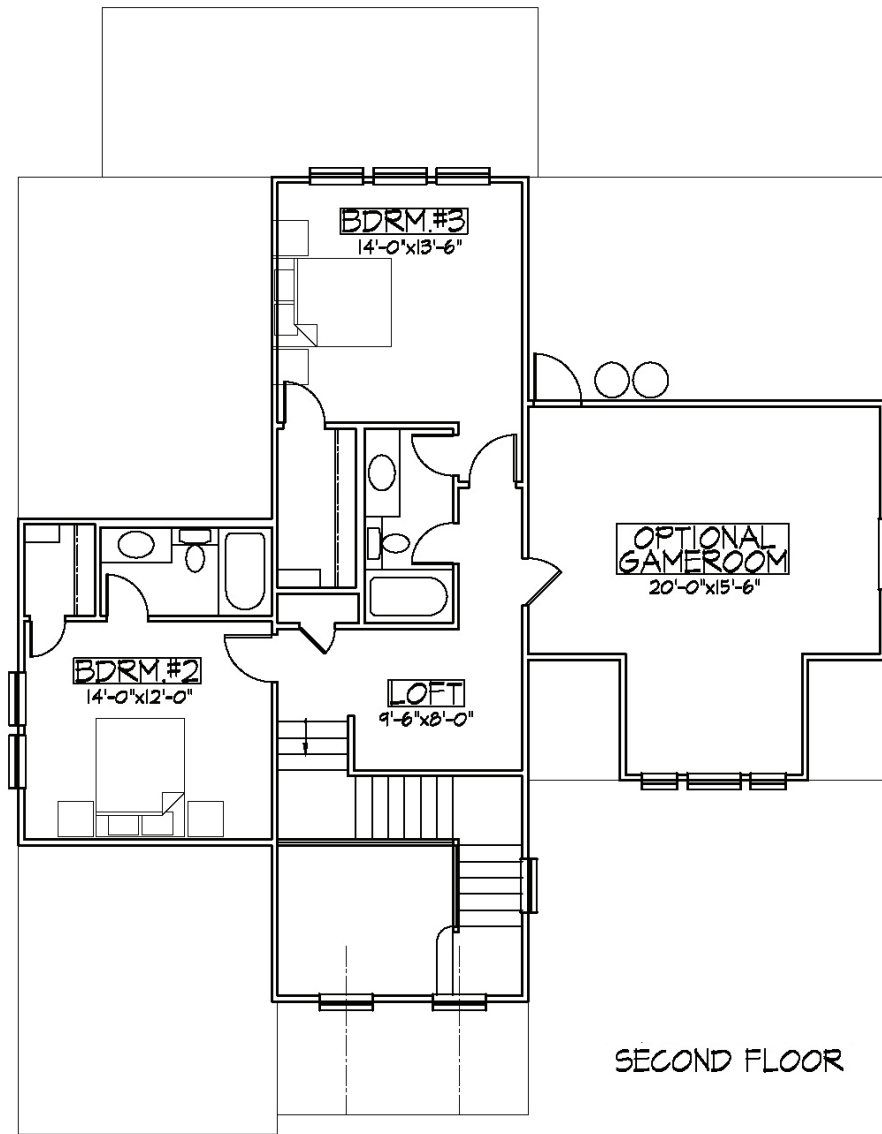

HILLCREST

<i>1st Floor</i>	<i>1732 sq. ft.</i>
<i>2nd Floor</i>	<i>753 sq. ft.</i>
<i>Standard Living Area</i>	<i>2485 sq. ft.</i>
<i>(Optional Game Room)</i>	<i>371 sq. ft.</i>
<i>Total Living Area</i>	<i>2856 sq. ft.</i>

• *Noble Village Classic Homes* •

Quality Homes, Timeless Design

Hillcrest (Option 1)

Hillcrest (Option 2)

HILLCREST
OPTION 1 & 2

<i>1st Floor</i>	<i>1732 sq. ft.</i>
<i>2nd Floor</i>	<i>753 sq. ft.</i>
<i>Standard Living Area</i>	<i>2485 sq. ft.</i>
<i>(Optional Game Room)</i>	<i>371 sq. ft.</i>
<i>Total Living Area</i>	<i>2856 sq. ft.</i>