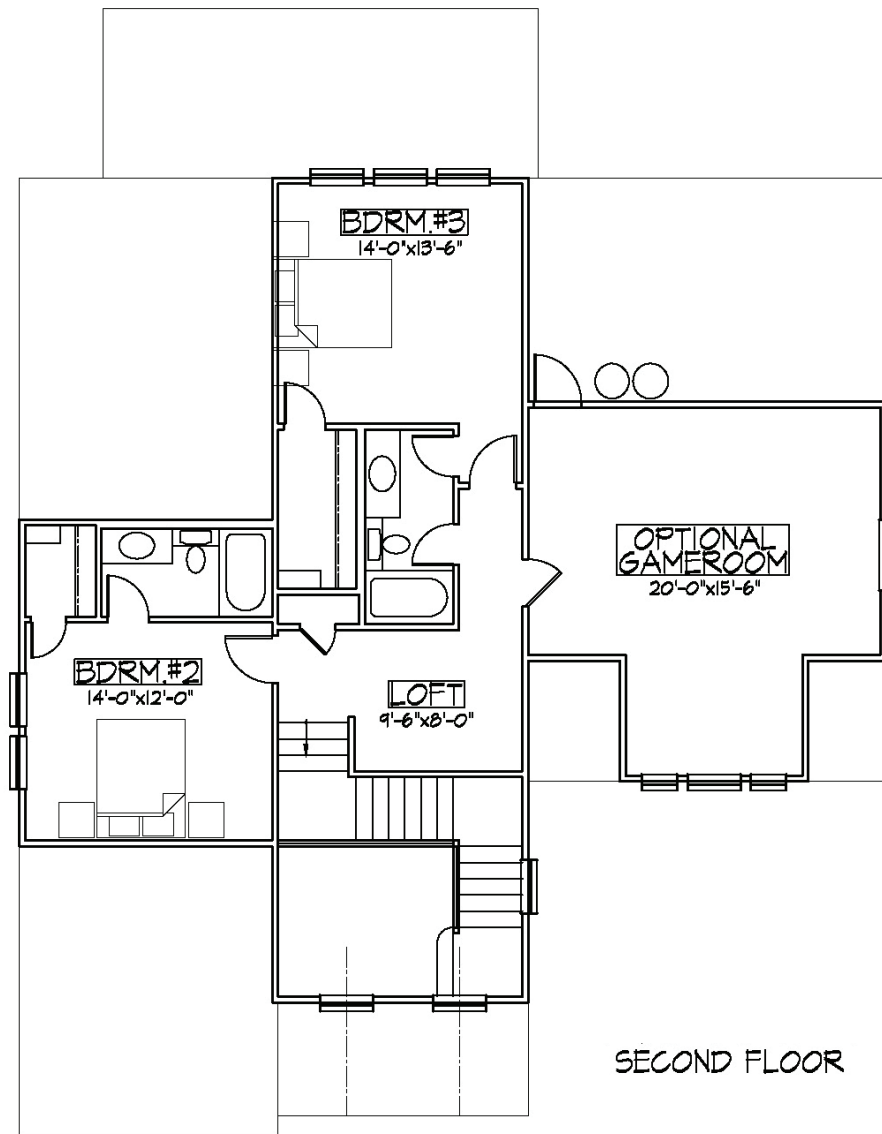

HILLCREST

<i>1st Floor</i>	<i>1732 sq. ft.</i>
<i>2nd Floor</i>	<i>753 sq. ft.</i>
<i>Standard Living Area</i>	<i>2485 sq. ft.</i>
<i>(Optional Game Room)</i>	<i>371 sq. ft.</i>
<i>Total Living Area</i>	<i>2856 sq. ft.</i>

• *Noble Village Classic Homes* •

Quality Homes, Timeless Design

Hillcrest (Option 1)

Hillcrest (Option 2)

HILLCREST
OPTION 1 & 2

<i>1st Floor</i>	<i>1732 sq. ft.</i>
<i>2nd Floor</i>	<i>753 sq. ft.</i>
<i>Standard Living Area</i>	<i>2485 sq. ft.</i>
<i>(Optional Game Room)</i>	<i>371 sq. ft.</i>
<i>Total Living Area</i>	<i>2856 sq. ft.</i>