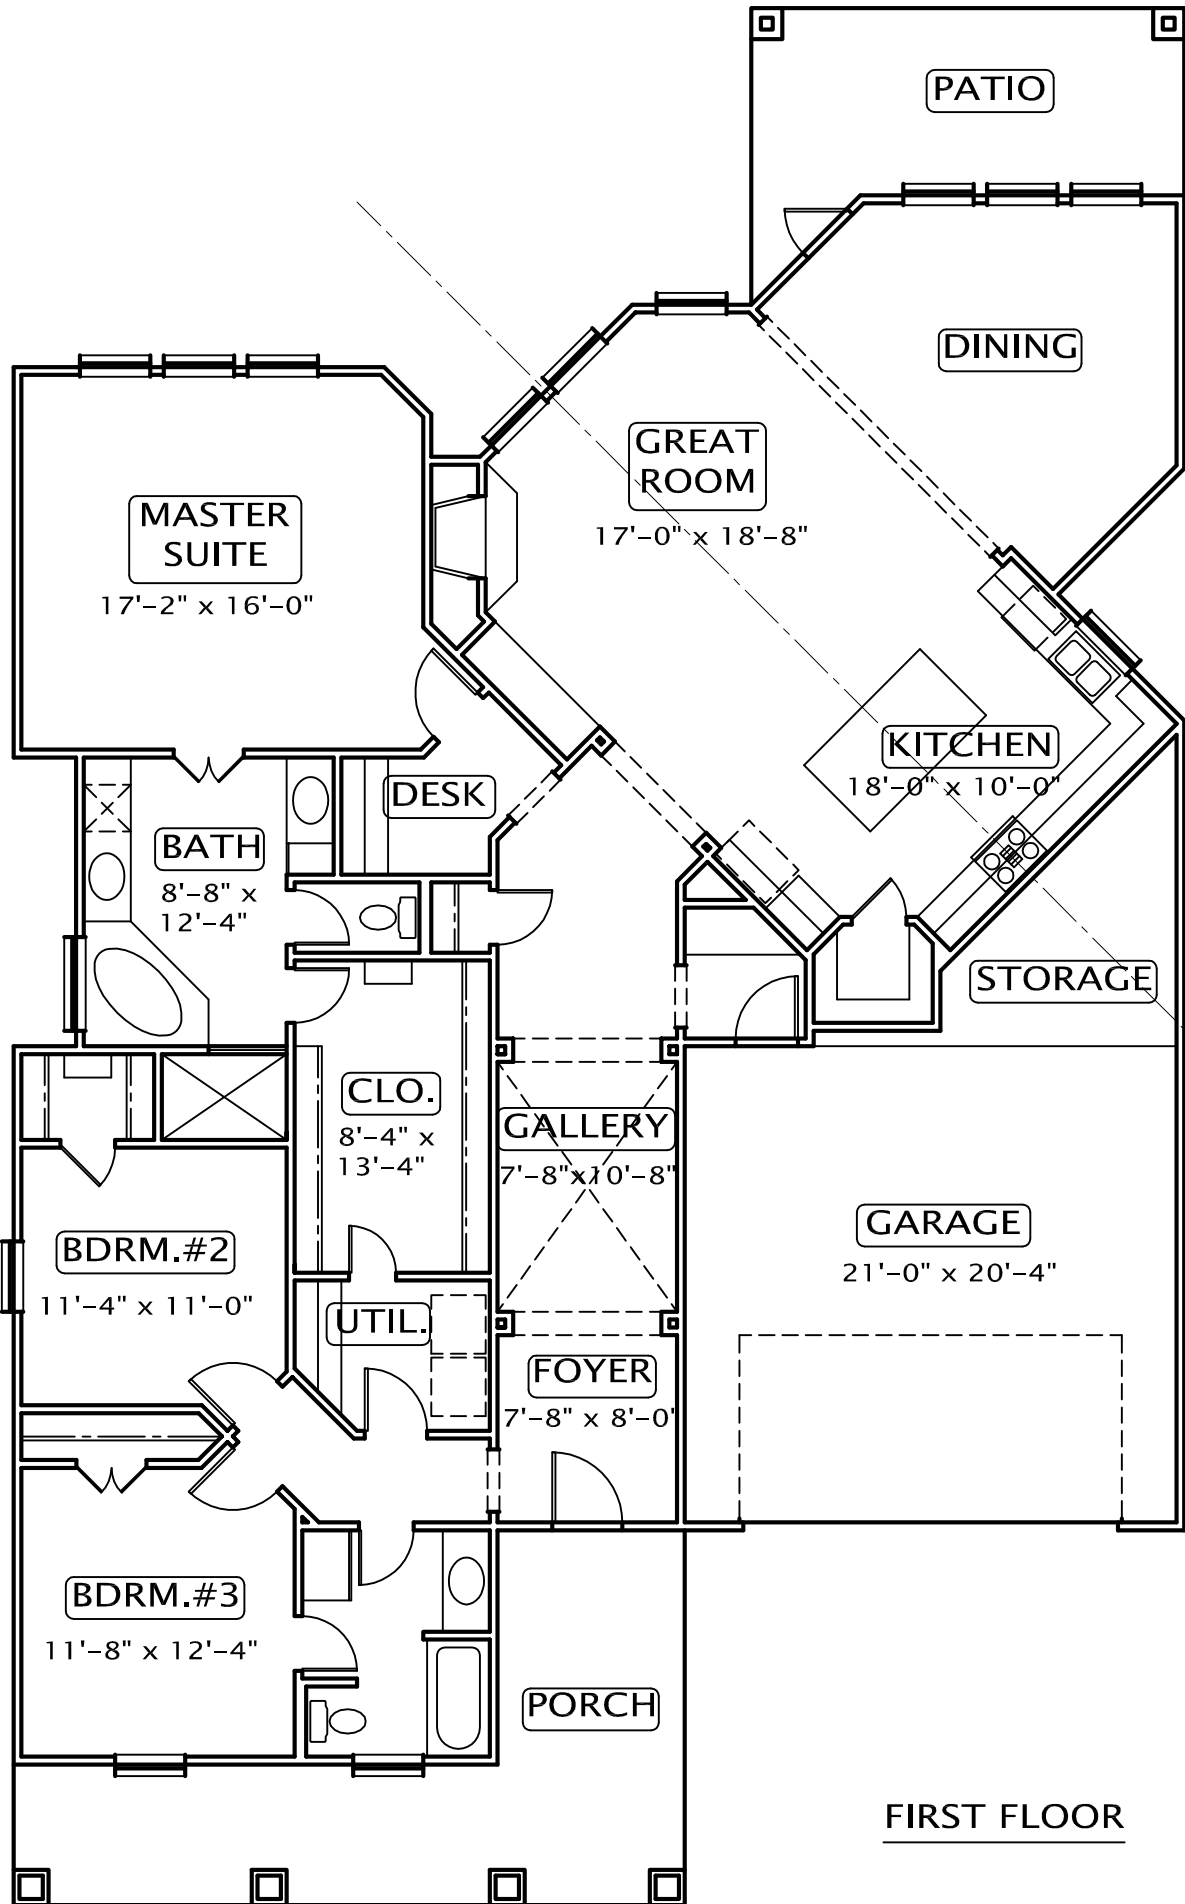

FRONT ELEVATION

SCALE: 1/4" = 1'-0"

FIRST FLOOR

FRONT ELEVATION

SCALE: 1/4" = 1'-0"