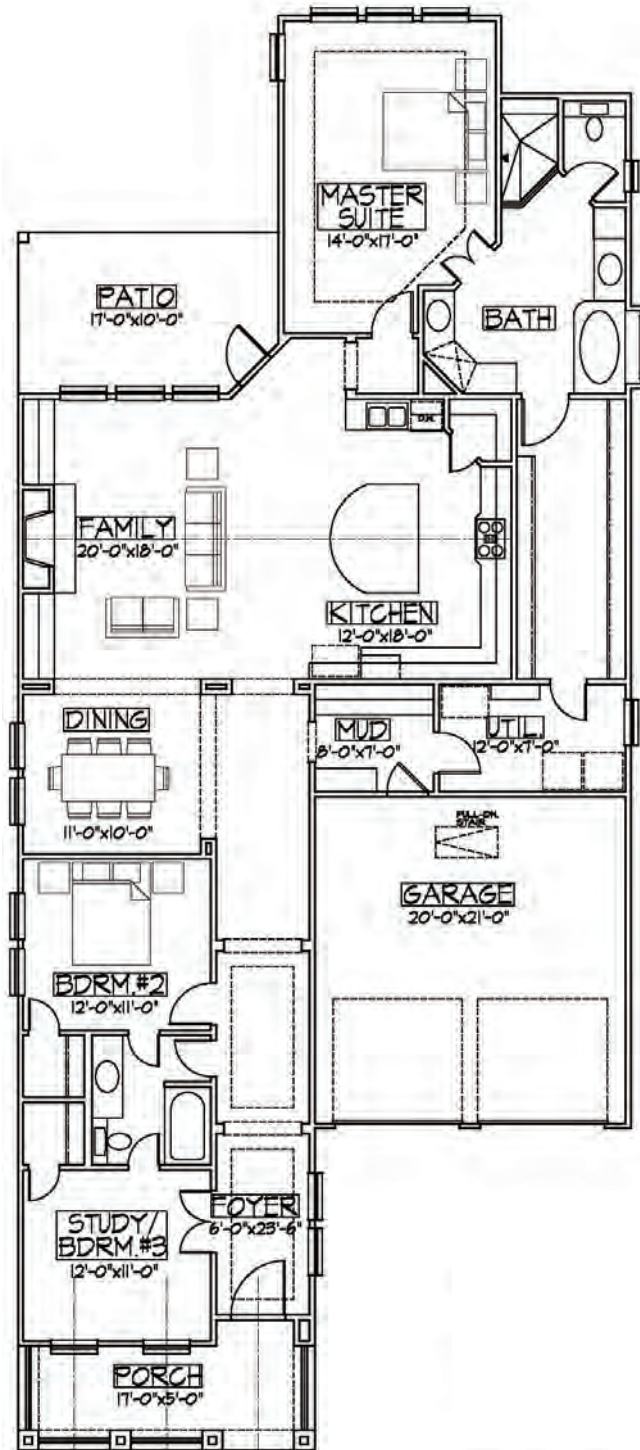

VILLAGER

One Story 2204 sq. ft.

Total Living Area 2204 sq. ft.

◦ *Noble Village Classic Homes* ◦

Quality Homes, Timeless Design

Villager (Option 1)

Villager (Option 2)

VILLAGER
OPTION 1 & 2

One Story 2204 sq. ft.

Total Living Area 2204 sq. ft.

◦ *Noble Village Classic Homes* ◦

Quality Homes, Timeless Design