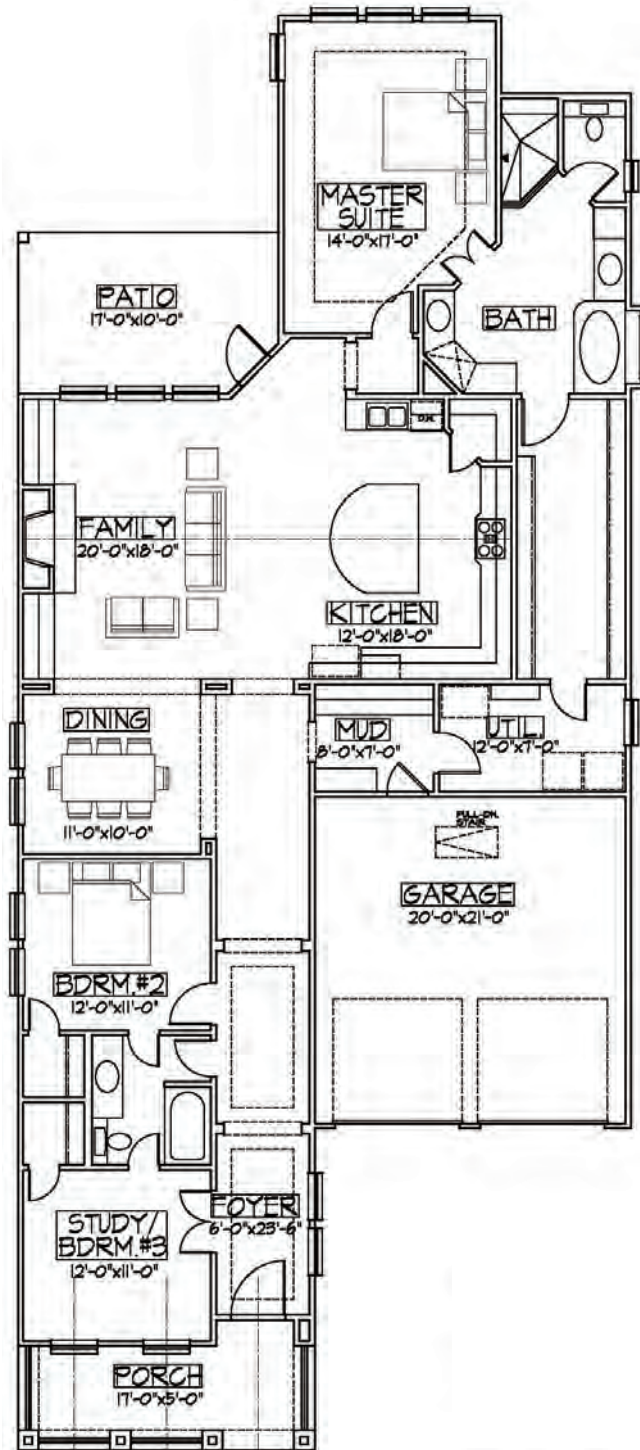

Villager

Villager

PRICES, SQUARE FOOTAGE, PLANS, FEATURES, AND AVAILABILITY MAY CHANGE WITHOUT NOTICE OR OBLIGATION. PHOTOS AND RENDERINGS ARE ARTISTS' DEPICTIONS ONLY AND ARE NOT NECESSARILY TO SCALE OR REPRESENTATIVE OF THE FINAL/FINISHED PRODUCT. NOBLE VILLAGE CLASSIC HOMES LLC 8-29-08

VILLAGER

One Story 2204 sq. ft.

Total Living Area 2204 sq. ft.

◦ *Noble Village Classic Homes* ◦

Quality Homes, Timeless Design

Villager (Option 1)

Villager (Option 2)

VILLAGER
OPTION 1 & 2

One Story 2204 sq. ft.

Total Living Area 2204 sq. ft.

◦ *Noble Village Classic Homes* ◦

Quality Homes, Timeless Design