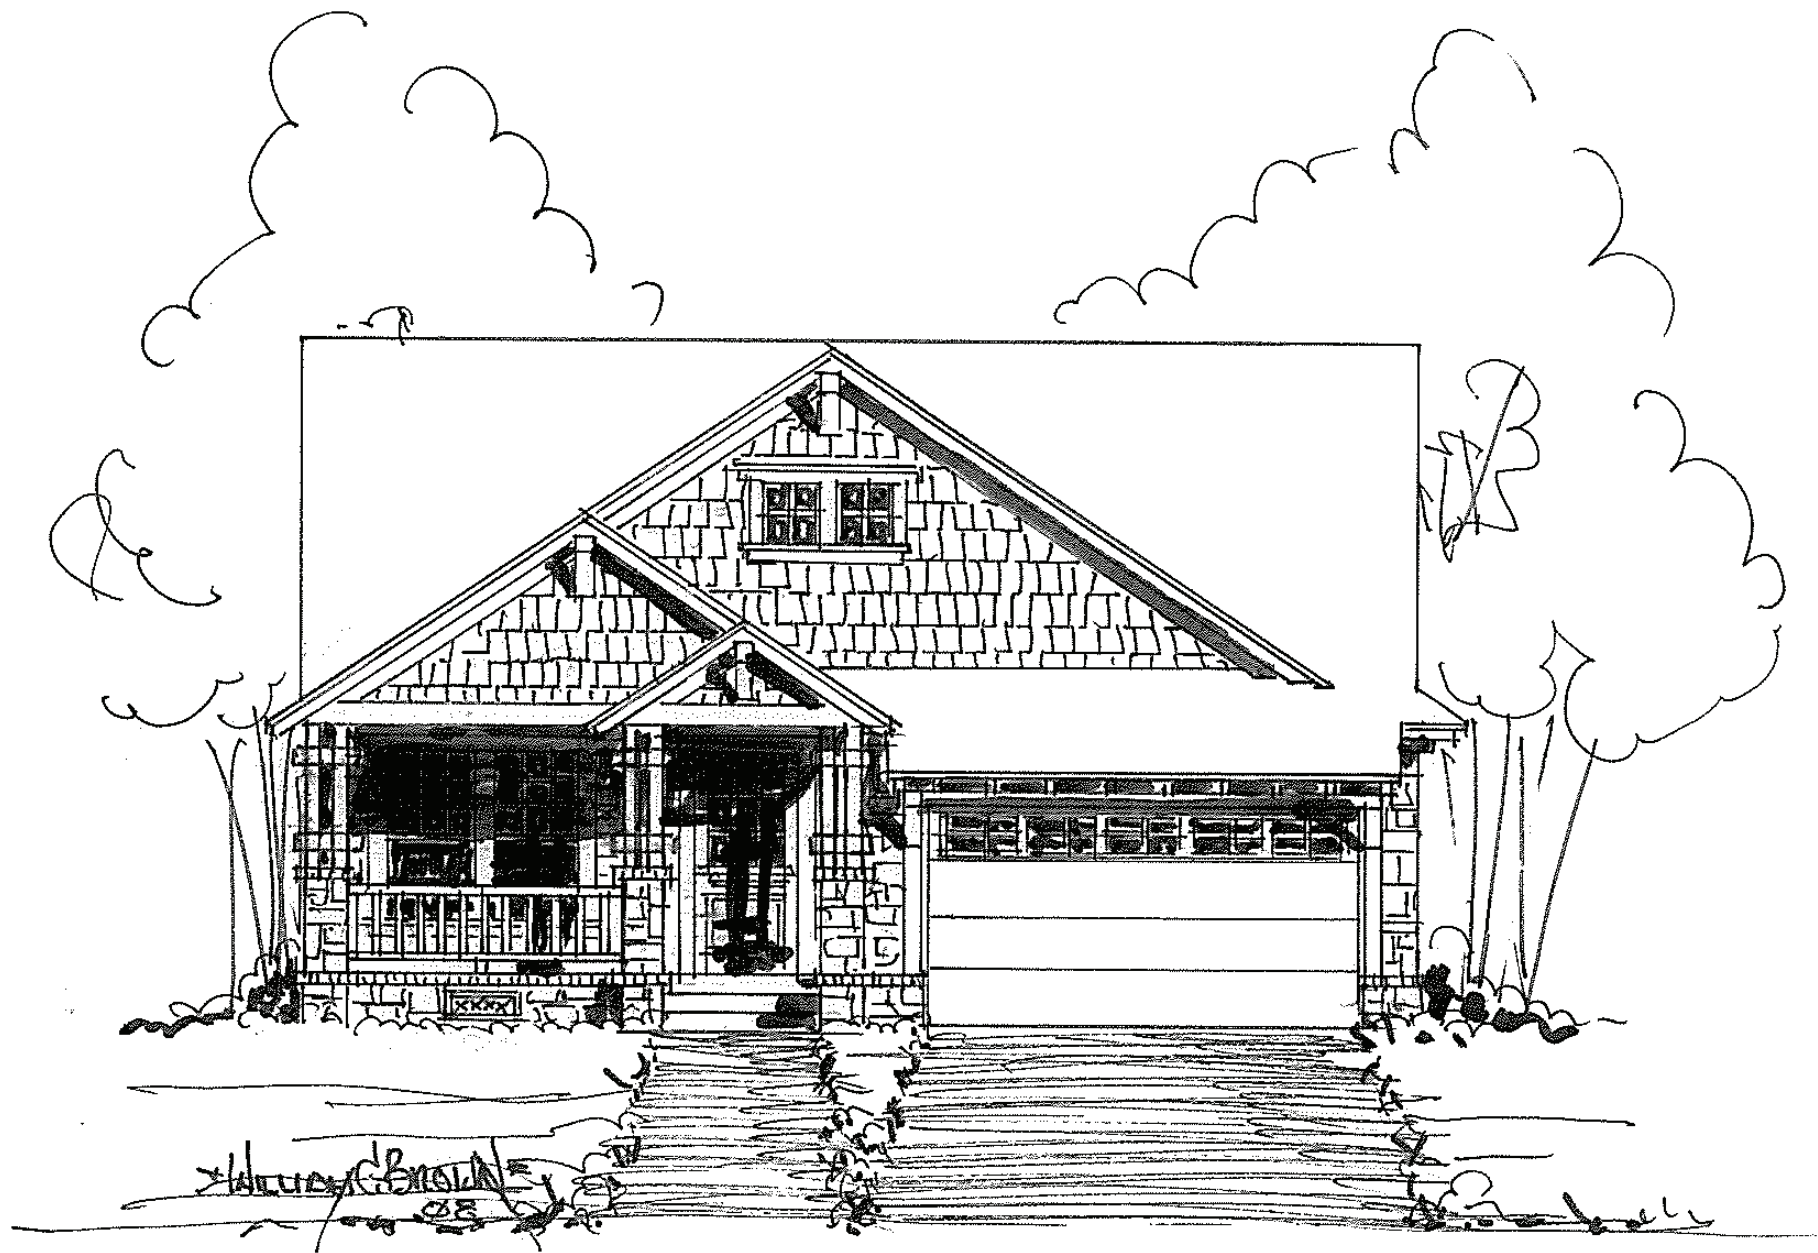

Villager

Villager

PRICES, SQUARE FOOTAGE, PLANS, FEATURES, AND AVAILABILITY MAY CHANGE WITHOUT NOTICE OR OBLIGATION. PHOTOS AND RENDERINGS ARE ARTISTS' DEPICTIONS ONLY AND ARE NOT NECESSARILY TO SCALE OR REPRESENTATIVE OF THE FINAL/FINISHED PRODUCT. NOBLE VILLAGE CLASSIC HOMES LLC 8-29-08

VILLAGER

One Story 2204 sq. ft.

Total Living Area 2204 sq. ft.

◦ *Noble Village Classic Homes* ◦

Quality Homes, Timeless Design

Villager (Option 1)

Villager (Option 2)

VILLAGER
OPTION 1 & 2

One Story 2204 sq. ft.

Total Living Area 2204 sq. ft.

◦ *Noble Village Classic Homes* ◦

Quality Homes, Timeless Design