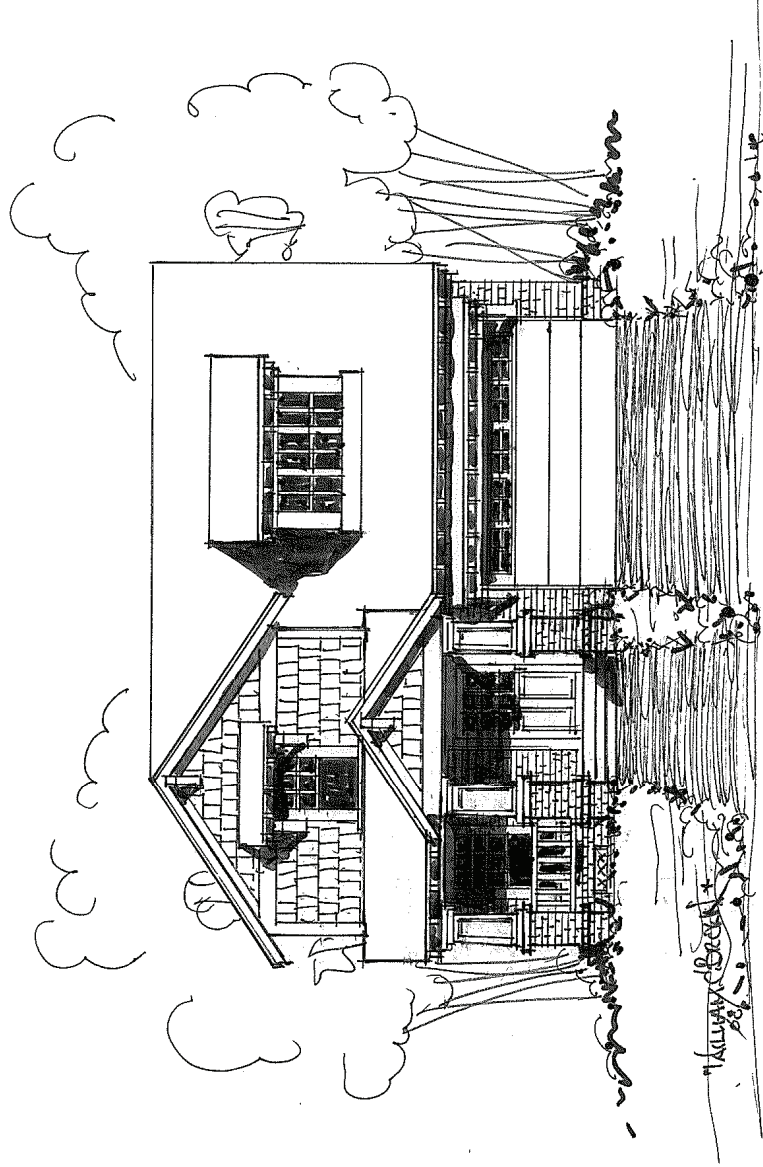

VILLAGER

One Story 2204 sq. ft.

Total Living Area 2204 sq. ft.

◦ *Noble Village Classic Homes* ◦

Quality Homes, Timeless Design

Villager (Option 1)

Villager (Option 2)

VILLAGER
OPTION 1 & 2